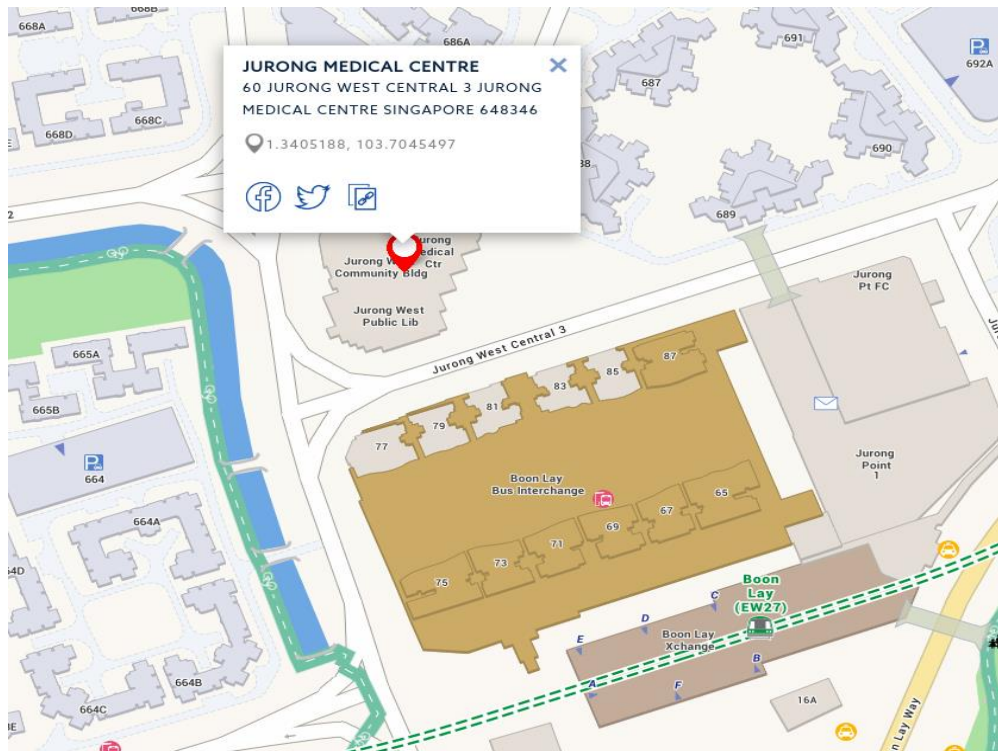

Getting to Jurong Medical Centre (JMC)

JMC is located next to The Frontier Community Club at Jurong West Central 3. It is a 5-minute walk from Boon Lay MRT station.

By Car

The Pan-Island Expressway (Exit 36) or Ayer Rajah Expressway (Exit 17). Turn into Jurong West

Where to Park?

- a) JMC Carpark
- b) HDB Multi-storey Carpark Blk 686, Jurong West Central 1, (located opposite JMC)

By Taxi

Alight along Jurong West Central 1.

By Foot

Use the exit near Berth B17 (Bus No. 174e) located in Boon Lay Bus Interchange. Cross the road at the traffic lights and JMC is on the left facing the garden.

Buses

30, 79, 154, 172, 174, 174e, 178, 179, 179A, 180, 181, 182, 182M, 187, 192, 193, 194, 198, 199, 240, 241, 242, 243W/G, 246, 251, 254, 255, 257, 405

Nearest MRT Station & Bus Interchange: Boon Lay Station